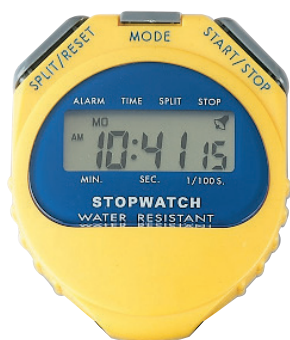

2 Page Formats

- Grid: 6 x 6 mm grid size
- Lined: college-ruled pages for easy report writing

Lab Alert® Clocks & Timers

a

Pocket Timer/ Stopwatch/Clock

- Four independent timing channels with visual and audible alarms
- Use as a stopwatch, a count up/down timer, or a clock
- Includes spring clip and magnetic back

c

4-way Timer with Whiteboard/Pen

- Clock feature count up or down to 24 hours 59 minutes
- 4 timer channels
- Stands up or attaches to a magnetic surface (magnets on back of unit)
- Whiteboard and marking pen included
- Sounds when time expires

Item No.	No. of Channels	Timing Capacity	Count Direction	Display Digits, H mm	Battery Included	L x W x H in	L x W x H cm
a HS24490D	Four	100 hr.	Up/Down	6	One LR44 1.5V	2.4 x 2.8 x 1	6.1 x 7.1 x 2.5
b HS24490M	Three	20 hr.	Up/Down	10.5	One AAA	3.4 x 2.6 x 0.9	8.6 x 6.6 x 2.2
c 120365	Four	24 hr.	Up/Down	10	Two AAA	4.8 x 3.4 x 0.9	12.3 x 8.6 x 2.1
d HS24645	One	24 hr.	Up	8.5	One LR44 1.5V	3.4 x 3.1 x 0.8	8.7 x 7.8 x 2.1
e HS24670	Four	99 hr.	Down	14	Two LR44 1.5V	2.9 x 2.3 x 0.5	7.3 x 5.9 x 1.3

d

Multi-function Stopwatch/Clock

- Quick start, quick stop timer features
- time, split, hourly chime, calendar, alarm
- 100 cm neck cord

e

Four Channel Timer/Clock

- Independently or simultaneously set time on four channels
- Audible and visual alarms signify elapsed time
- Easily toggle between channels and clock with top buttons
- Includes spring clip with magnetic back