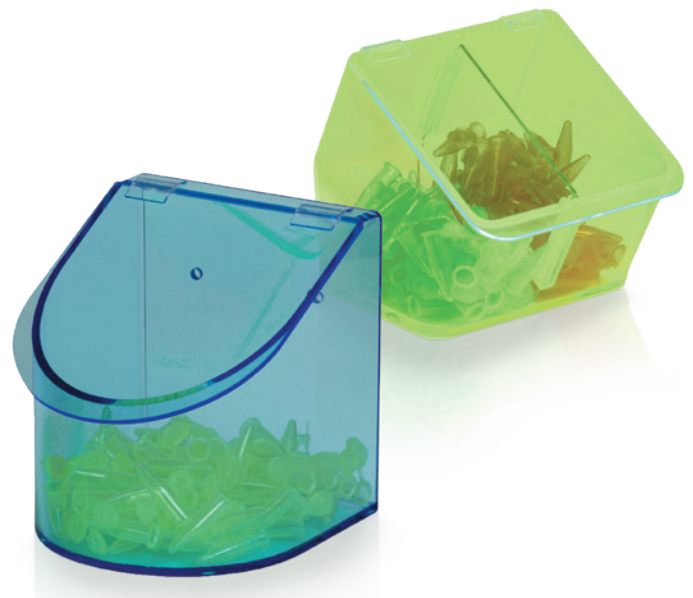

Benchtop Dispensing Bins

Work great with gloved hands, bright colors

Ergonomically designed with large, angled openings and oversized lip

- Lid remains open when tilted back
- Nonskid rubber feet and pre-drilled holes for wall mounting
- Green bin includes a removable divider
- Mounting screws included

Item No.	Color	Compartments	L x W x H in	L x W x H cm
HS23411	Neon Green ■	2	7.1 x 6.1 x 6.5	18 x 15.5 x 16.5
HS23412	Neon Blue ■	1	6.1 x 6.1 x 6.7	15.5 x 15.5 x 17