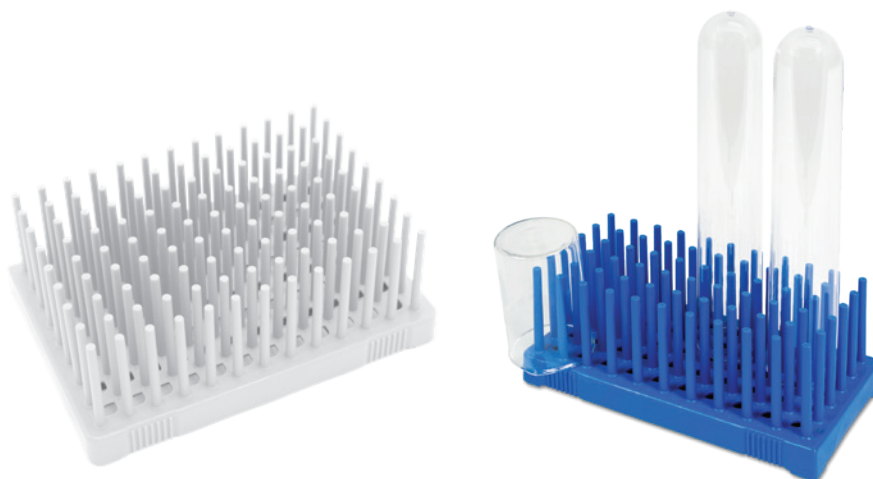

## Wire Drying Rack

Saves glassware from chips and cracks

Drain and dry test tubes, beakers, flasks, and other labware

- Place self-standing rack on a table or near a sink, or use hooks to hang rack on the wall
- Holds up to 90 pieces of labware on 18 x 127 mm pins and 72 x 76 mm pins
- Constructed of spot-welded, HDPE-coated steel wire for durability with polystyrene tray and back
- Easily accessible and removable bottom drainage pan

**Removable Drip Pan**  
helps retain and dispose of  
excess water

Workstation Lab Mat, Page 25

Item No.	L x W x H in	L x W x H cm
HS23243A	18.2 x 7.4 x 20.7	46.2 x 18.2 x 52.5

## Workstation Lab Mat

Keep glassware in place while drying

## Peg Racks

Perfect for drying small items

Fiberglass-reinforced polypropylene racks are ideal for bench work or tube storage

- Use in sink or on countertop
- Sturdy pegs hold items in place

Pack of 2

Open tear drop wells  
allow for water to drain