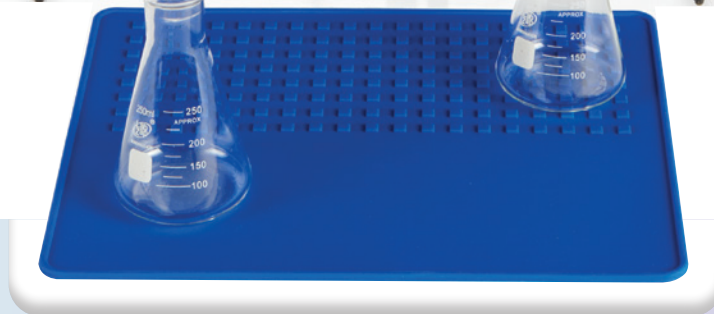

## Wire Drying Rack

Saves glassware from chips and cracks

Drain and dry test tubes, beakers, flasks, and other labware

- Place self-standing rack on a table or near a sink, or use hooks to hang rack on the wall
- Holds up to 90 pieces of labware on 18 x 127 mm pins and 72 x 76 mm pins
- Constructed of spot-welded, HDPE-coated steel wire for durability with polystyrene tray and back
- Easily accessible and removable bottom drainage pan

**Removable Drip Pan**  
helps retain and dispose of  
excess water

Workstation Lab Mat, Page 25

Item No.	L x W x H in	L x W x H cm
HS23243A	18.2 x 7.4 x 20.7	46.2 x 18.2 x 52.5