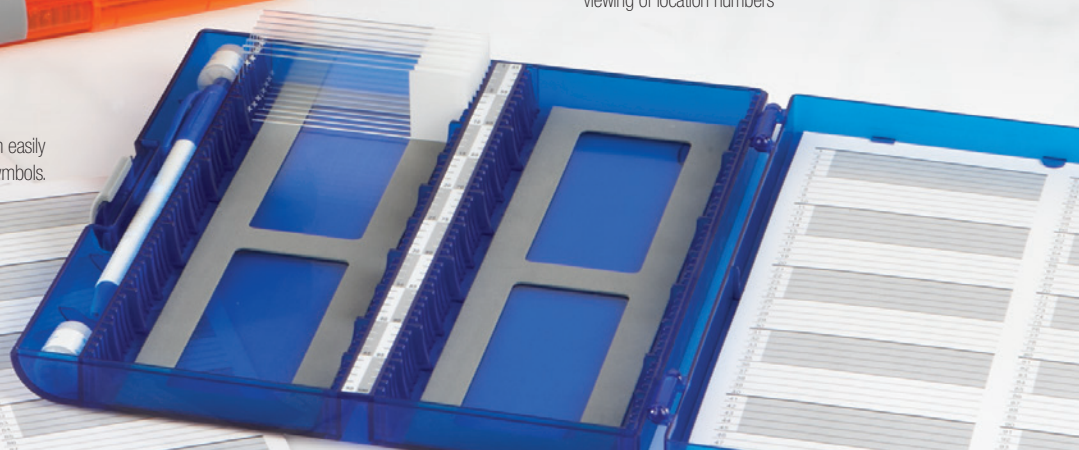

Sliding Lock

provides secure storage with easily identified lock and unlock symbols.

Slide Rail Design

ensures a secure fit allowing easy placement and removal of slides

Centrally Positioned Numbering

enables simple slide organization with easy viewing of location numbers

100-Place Premium Plus Slide Box

Modern design for maximum functionality

Optimal Organization

- Organize by "project" and "date" molded in on lid
- Inventory card index corresponds to slide numbers and is removable for trouble-free writing on flat surface
- Vibrant translucent colors are easy to identify and enable coding options

Functional Design

- Flexible storage, store vertically or horizontally to efficiently use space
- Molded feet allow secure horizontal stacking of multiple units
- Unique side storage can accommodate a pen, desiccant or other small items needed for working
- Hinged lid smoothly opens 180° sitting flat on surfaces and prevents misplacement

Safe & Secure

- EVA foam lines the bottom of the box helping to hold slides securely in place and protect against damage
- Stylish wave surface texture is easy to hold for safe sample transport

100-Place Premium Plus Slide Box