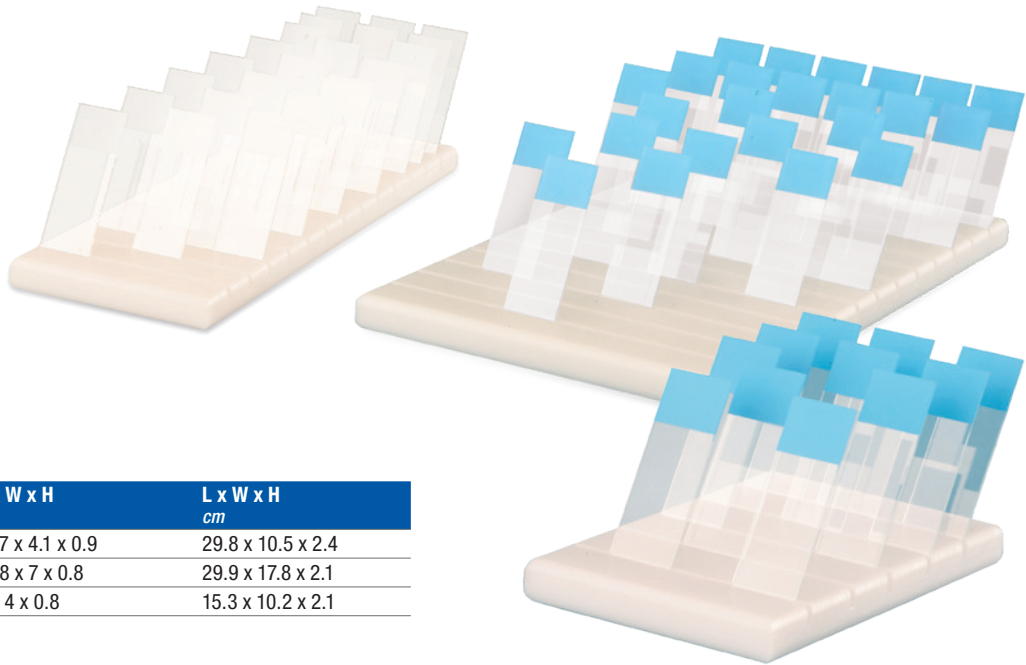

Side Opening
HS15982

End Opening
HS15986 &
HS15983G

Slide Holders

Hold slides during evaluation, cleaning and drying

- Made from chemical-resistant polyethylene making the unit resist stains and easy to clean
- Solid, strong construction with rubber feet for bench-top stability
- Angled slide holder slots allow easy access to individual slides and viewing of slide labels