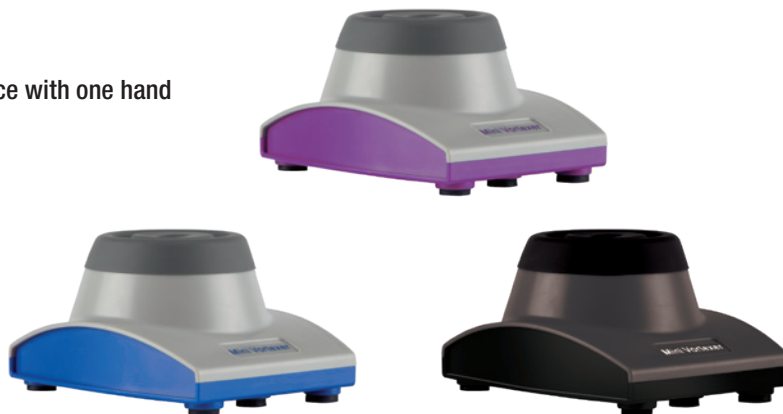

U.S. and E.U. Utility Patent Pending
U.S. Design Patent No. D814,045

Item No.	Color	L x W x H in	L x W x H cm
120567	Grey/Purple	5.1 x 4.3 x 3	13 x 11 x 7.5
120598	Grey/Blue		
120827	Black/Black		

Replacement parts

120617	Mini Vortexer Silicone Cover, set of 2
120814	Mini Vortexer Universal Power Adapter

Specifications

Speed	4,500 rpm
Orbit	6 mm
Capacity	Up to 50 mL tube

Package Includes

- Mini Vortexer
- 2 Silicone Caps
- 1 Low Voltage, Double Insulated Power Adapter (100-240 VAC, 50/60 Hz) with 4 Interchangeable Plugs